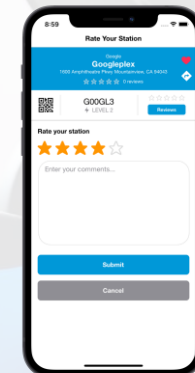

## How It Works

Download the free EV Connect App.

Login or register to create an account.

Select "Charge" and scan the QR code

Choose a connector.

Plug in your vehicle and select "Begin Charge"

Once complete, rate your experience.