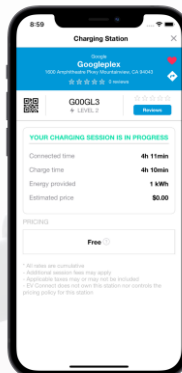

## How It Works

Download the free EV Connect App.

Login or register to create an account.

Select "Charge" and scan the QR code

Choose a connector.

Plug in your vehicle and select "Begin Charge"

Once complete, rate your experience.